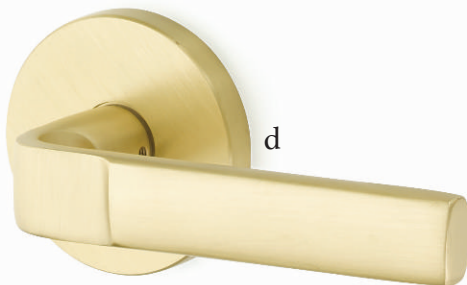

Passage & Privacy Leversets

With no predetermined combination of levers, rosettes and finishes, we let you define your own style.

a

b

c

d

e

- **a. Spencer Lever**
  with Square Rosette Satin Nickel
- **b. Myles Lever**
  with Disk Rosette Flat Black
- **c. Dumont Lever**
  with Modern Rectangular Rosette Polished Chrome
- **d. Aston Lever**
  with Disk Rosette Satin Brass
- **e. Freestone Lever**
  with Urban Modern Rosette Satin Nickel
- **f. Breslin Lever**
  with Square Rosette Polished Nickel - Lifetime

f