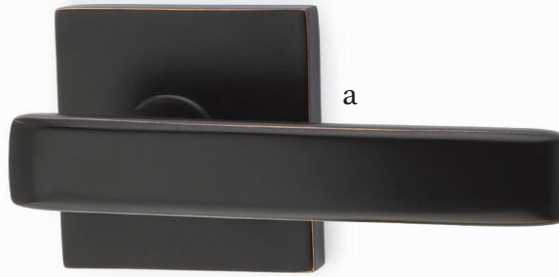

Passage & Privacy Leversets

With no predetermined combination of levers, rosettes and finishes, we let you define your own style.