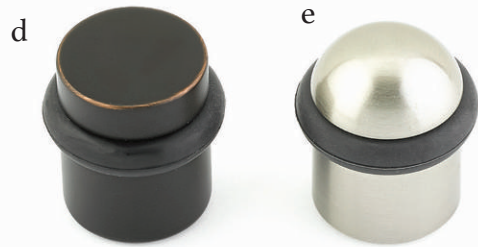

Door Accessories

- a. **Ball Catch with Strike** Satin Nickel
- b. **Roller Catch with Strike** French Antique
- c. **Concealed Screw Surface Bolt** Polished Chrome
- d. **Cylinder Floor Bumper** Oil Rubbed Bronze
- e. **Cylinder Floor Bumper with Dome Cap** Satin Nickel
- f. **Kickdown Door Holder** Satin Nickel
- g. **Floor Door Bumper** Polished Brass - Lifetime
- h. **Door Stop** Oil Rubbed Bronze
- i. **Goose Style Door Stop** Oil Rubbed Bronze