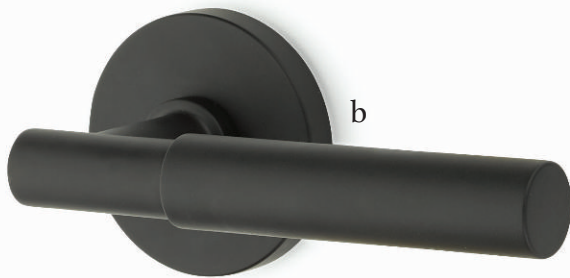

Passage & Privacy Leversets

With no predetermined combination of levers, rosettes and finishes, we let you define your own style.

a

b

c

d

e

- **a. Spencer Lever**
  with Square Rosette Satin Nickel
- **b. Myles Lever**
  with Disk Rosette Flat Black
- **c. Dumont Lever**
  with Modern Rectangular Rosette Polished Chrome
- **d. Aston Lever**
  with Disk Rosette Satin Brass
- **e. Freestone Lever**
  with Urban Modern Rosette Satin Nickel
- **f. Breslin Lever**
  with Square Rosette Polished Nickel - Lifetime

f