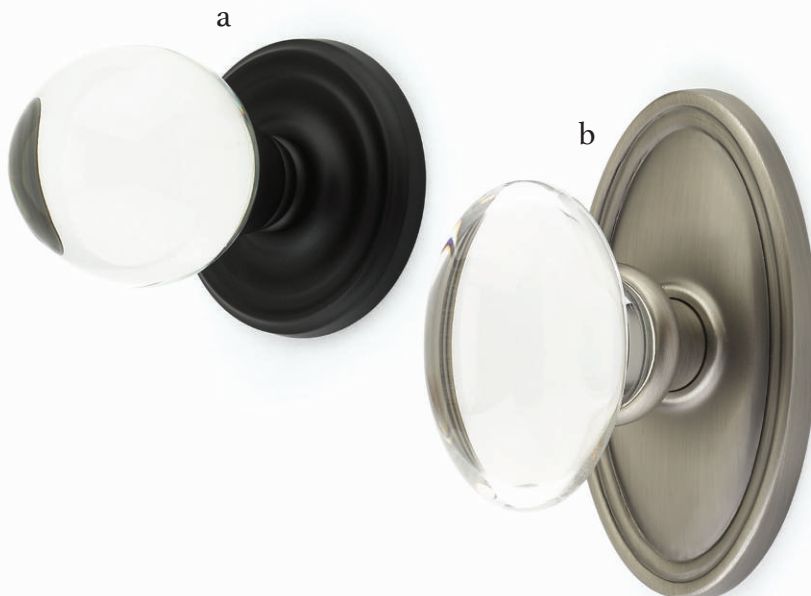

Passage & Privacy Knobsets

Crystal & Porcelain

Timeless materials with intricate details offer a chic aesthetic.

- **a. Bristol Knob**
  with Regular Rosette Flat Black
- **b. Hampton Knob**
  with Oval Rosette Pewter