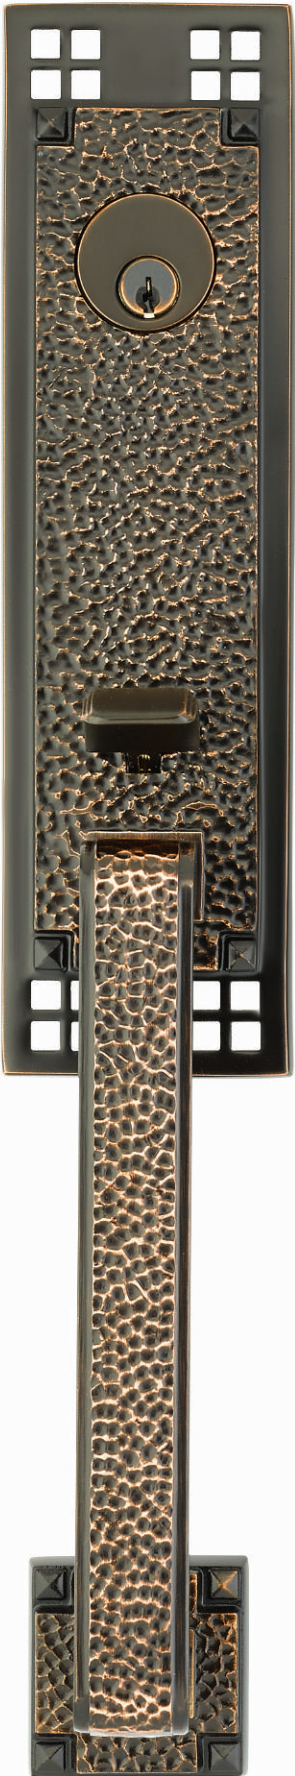

a

b

c

Arts & Crafts

Styles that hearken back to the early 20th century with the look and feel of artisan craftsmanship.

a. Arts & Crafts Tubular Craftsman Mortise

Oil Rubbed Bronze

b. Arts & Crafts Full Length Tubular Craftsman Full Length Mortise

Satin Nickel

c. Interior Trim for Arts & Crafts with Hammered Lever

Satin Nickel

Arts & Crafts Deadbolt
Unlacquered Brass

Arts & Crafts Deadbolt
Oil Rubbed Bronze