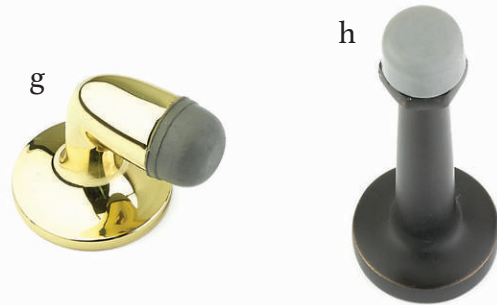

Door Accessories

- a. **Ball Catch with Strike** Satin Nickel
- b. **Roller Catch with Strike** French Antique
- c. **Concealed Screw Surface Bolt** Polished Chrome
- d. **Cylinder Floor Bumper** Oil Rubbed Bronze
- e. **Cylinder Floor Bumper with Dome Cap** Satin Nickel
- f. **Kickdown Door Holder** Satin Nickel
- g. **Floor Door Bumper** Polished Brass - Lifetime
- h. **Door Stop** Oil Rubbed Bronze
- i. **Goose Style Door Stop** Oil Rubbed Bronze