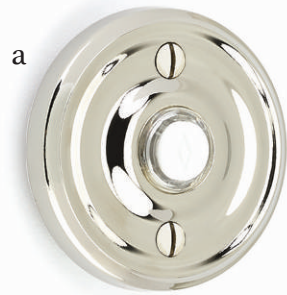

Door Accessories

Complete your home's new look with door accessories made to coordinate with Emtek door hardware.

Doorbell Buttons

- a. with Regular Rosette
  Polished Nickel - Lifetime
- b. with Small #1 Rosette
  Satin Nickel
- c. with Square Rosette
  Oil Rubbed Bronze
- d. with #1 Rosette
  Medium Bronze Patina
- e. with Disk Rosette
  Satin Nickel
- f. with Rectangular Rosette
  Polished Nickel - Lifetime
- g. with #2 Rosette
  Tumbled White Bronze
- h. with #8 Rosette
  Oil Rubbed Bronze
- i. with Oval Rosette
  Pewter
- j. with Small Modern
  Rectangular Rosette
  Polished Chrome

Doorbell Button
with #3 Rosette Medium Bronze Patina