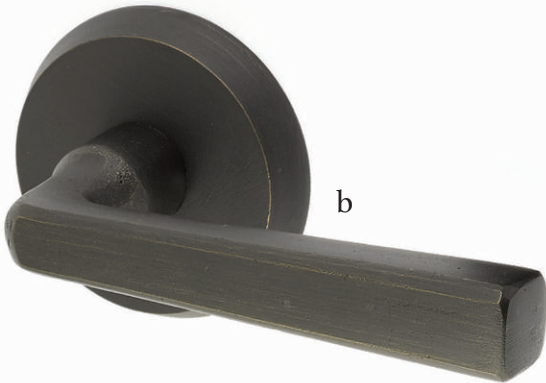

Stretto Narrow Trim Locksets

Modern trim styles cast in bronze to create a truly unique look.

Stretto Rectangular Non-Keyed
2" x 10" with Round Knob
Tumbled White Bronze

Stretto Rectangular Keyed
2" x 10" with Modern Square Crystal Knob
Medium Bronze Patina

Stretto Rectangular Privacy
1-1/2" x 11" with Teton Lever
Flat Black Bronze Patina

Sideplate Locksets

- a. Missoula Non-Keyed**
7-1/4" Overall with Round Knob
Flat Black Bronze Patina
- b. Missoula Keyed**
5-1/2" C-to-C with Yuma Lever
Tumbled White Bronze
- c. Rectangular Keyed**
5-1/2" C-to-C with Butte Knob
Medium Bronze Patina
- d. Rectangular Non-Keyed**
7" Overall with Bronze Egg Knob
Tumbled White Bronze

Passage & Privacy Leversets

Mix and match rustic levers, rosettes, and finishes showcase a durable style in a bronze patina finish.

a

b

c

- a. Bryce Lever
with #3 Rosette Medium Bronze Patina
- b. Cimarron Lever
with #2 Rosette Medium Bronze Patina
- c. Mariposa Lever
with #4 Rosette Tumbled White Bronze