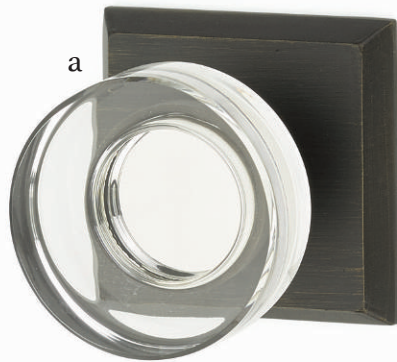

Passage & Privacy Knobsets

Pair your own combination of knobs and rosettes for a look that will gracefully evolve over time and through usage.