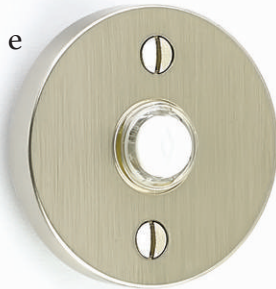

Door Accessories

Complete your home's new look with door accessories made to coordinate with Emtek door hardware.

Doorbell Buttons

- a. with Regular Rosette
  Polished Nickel - Lifetime
- b. with Small #1 Rosette
  Satin Nickel
- c. with Square Rosette
  Oil Rubbed Bronze
- d. with #1 Rosette
  Medium Bronze Patina
- e. with Disk Rosette
  Satin Nickel
- f. with Rectangular Rosette
  Polished Nickel - Lifetime
- g. with #2 Rosette
  Tumbled White Bronze
- h. with #8 Rosette
  Oil Rubbed Bronze
- i. with Oval Rosette
  Pewter
- j. with Small Modern
  Rectangular Rosette
  Polished Chrome

Doorbell Button
with #3 Rosette Medium Bronze Patina