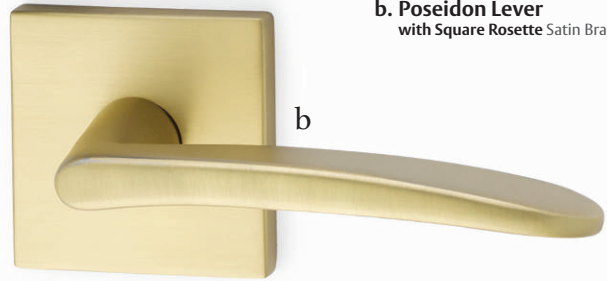

Top **Breslin Lever** with **Square Rosette** Satin Brass

Bottom **Dumont Lever** with **Modern Rectangular Rosette** Polished Chrome

Passage & Privacy Leversets

With no predetermined combination of levers, rosettes and finishes, we let you define your own style.

a

b

c

d

e

- a. Spencer Lever**
with Square Rosette Satin Nickel
- b. Myles Lever**
with Disk Rosette Flat Black
- c. Dumont Lever**
with Modern Rectangular Rosette Polished Chrome
- d. Aston Lever**
with Disk Rosette Satin Brass
- e. Freestone Lever**
with Urban Modern Rosette Satin Nickel
- f. Breslin Lever**
with Square Rosette Polished Nickel - Lifetime

f

Passage & Privacy Leversets

With no predetermined combination of levers, rosettes and finishes, we let you define your own style.

a. Geneva Lever with Square Rosette Oil Rubbed Bronze
b. Poseidon Lever with Square Rosette Satin Brass