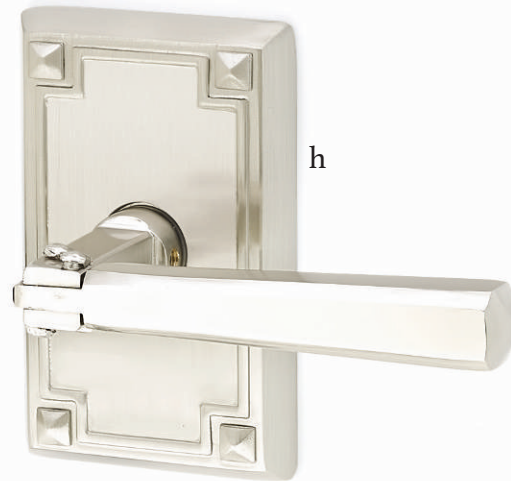

Satin Nickel

c. Interior Trim for Arts & Crafts with Hammered Lever

Satin Nickel

Arts & Crafts Deadbolt
Unlacquered Brass

Arts & Crafts Deadbolt
Oil Rubbed Bronze

Passage & Privacy Sets

- d. Hammered Egg Knob**
with Hammered Rosette
Satin Nickel
- e. Arts & Crafts Lever**
with Arts & Crafts Rosette
Oil Rubbed Bronze
- f. Hammered Lever**
with Hammered Rosette
Oil Rubbed Bronze
- g. Hammered Egg Knob**
with Hammered Rosette
Oil Rubbed Bronze
- h. Arts & Crafts Lever**
with Arts & Crafts Rosette
Satin Nickel
- i. Hammered Lever**
with Hammered Rosette
Flat Black