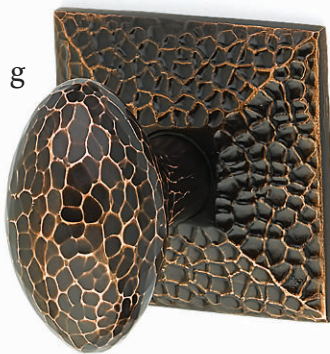

Styles that hearken back to the early 20th century with the look and feel of artisan craftsmanship.

a. Arts & Crafts Tubular Craftsman Mortise

Oil Rubbed Bronze

b. Arts & Crafts Full Length Tubular Craftsman Full Length Mortise

Satin Nickel

c. Interior Trim for Arts & Crafts with Hammered Lever

Satin Nickel

Arts & Crafts Deadbolt
Unlacquered Brass

Arts & Crafts Deadbolt
Oil Rubbed Bronze

Passage & Privacy Sets

- d. Hammered Egg Knob**
with Hammered Rosette
Satin Nickel
- e. Arts & Crafts Lever**
with Arts & Crafts Rosette
Oil Rubbed Bronze
- f. Hammered Lever**
with Hammered Rosette
Oil Rubbed Bronze
- g. Hammered Egg Knob**
with Hammered Rosette
Oil Rubbed Bronze
- h. Arts & Crafts Lever**
with Arts & Crafts Rosette
Satin Nickel
- i. Hammered Lever**
with Hammered Rosette
Flat Black

RUSTIC LIVING
SANDCAST BRONZE

Entrance Handlesets

An authentic material crafted through ancient techniques to create beautiful, organic designs.

Brighton
Medium Bronze Patina

a. Ridgemont Tubular

Flat Black Bronze Patina