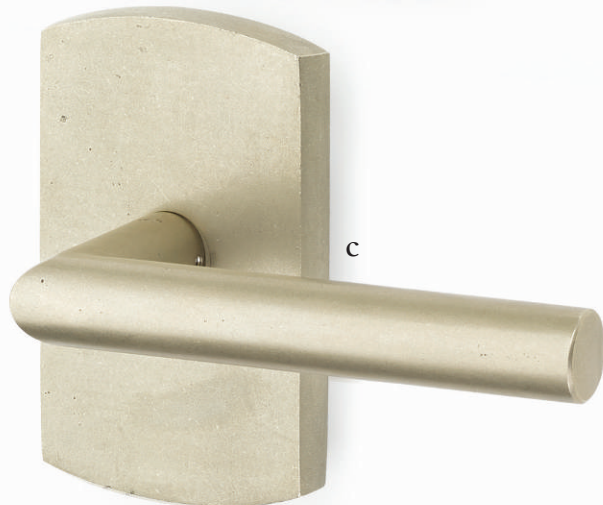

Stretto Rectangular Privacy
1-1/2" x 11" with Teton Lever
Flat Black Bronze Patina

Sideplate Locksets

- a. Missoula Non-Keyed**
7-1/4" Overall with Round Knob
Flat Black Bronze Patina
- b. Missoula Keyed**
5-1/2" C-to-C with Yuma Lever
Tumbled White Bronze
- c. Rectangular Keyed**
5-1/2" C-to-C with Butte Knob
Medium Bronze Patina
- d. Rectangular Non-Keyed**
7" Overall with Bronze Egg Knob
Tumbled White Bronze

Passage & Privacy Leversets

Mix and match rustic levers, rosettes, and finishes showcase a durable style in a bronze patina finish.

a

b

c

- a. Bryce Lever
with #3 Rosette Medium Bronze Patina
- b. Cimarron Lever
with #2 Rosette Medium Bronze Patina
- c. Mariposa Lever
with #4 Rosette Tumbled White Bronze