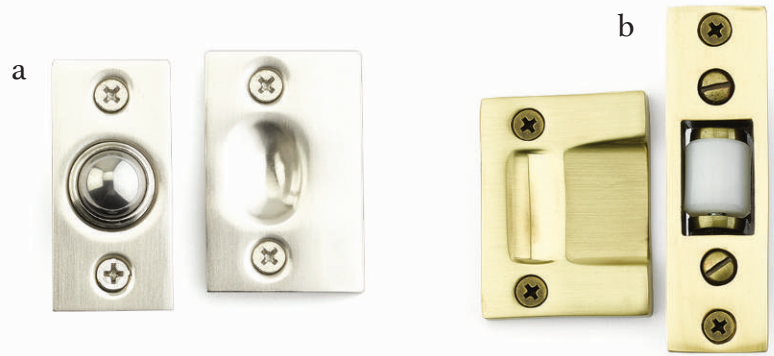

Bronze House Number
Medium Bronze Patina

Mail Slot

Satin Nickel

Push & Switch Plates

- a. **Rope Switch Plate** *Rocker 1* Satin Nickel
- b. **Colonial Switch Plate** *Toggle 1* Oil Rubbed Bronze
- c. **Colonial Switch Plate** *Duplex 1* Polished Brass - Lifetime
- d. **Modern Push Plate** Satin Nickel
- e. **Knoxville Push Plate** French Antique
- f. **Lost Wax Cast Bronze Push Plate** Medium Bronze Patina

Window Utility Pulls

- g. **Window Utility Pull** Oil Rubbed Bronze
- h. **Window Utility Pull** Satin Nickel
- i. **Window Utility Pull** Polished Chrome

Surface Bolts

- j. Sandcast Bronze 8" Surface Bolt**
Medium Bronze
- k. Solid Brass 12" Surface Bolt**
Satin Brass
- l. Solid Brass 18" Surface Bolt**
Polished Nickel - Lifetime
- m. Solid Brass 6" Surface Bolt**
Oil Rubbed Bronze
- n. Dutch Door Bolt**
Satin Nickel