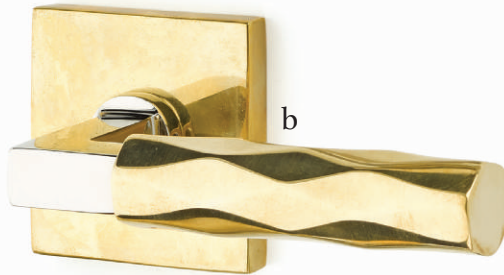

New level of customization. Choose your textured lever grip, stem design, and pair with any of our available rosettes options-- in any mix of finishes--for hundreds of unique combinations, made just for you and your home project.

a

b

c

d

e

f

- a. **T-Bar** Polished Nickel - Lifetime . **Hammered** Polished Nickel - Lifetime with **Square Rosette** Polished Nickel - Lifetime
- b. **L-Square** Polished Nickel - Lifetime . **Tribeca** Unlacquered Brass with **Square Rosette** Unlacquered Brass
- c. **L-Square** Satin Brass . **Tribeca** Satin Brass with **Urban Modern Rosette** Satin Brass
- d. **L-Square** Polished Chrome . **Faceted** Flat Black with **Square Rosette** Flat Black
- e. **T-Bar** Unlacquered Brass . **Faceted** Polished Chrome with **Disk Rosette** Flat Black
- f. **T-Bar** Flat Black . **Knurled** Satin Brass with **Urban Modern Rosette** Flat Black