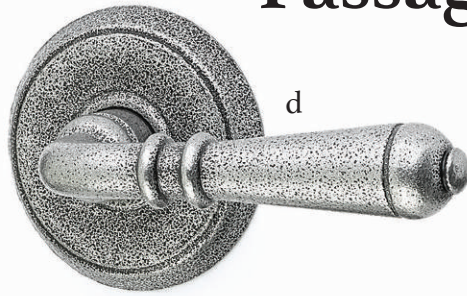

Sideplate Lockset Passage & Privacy Sets