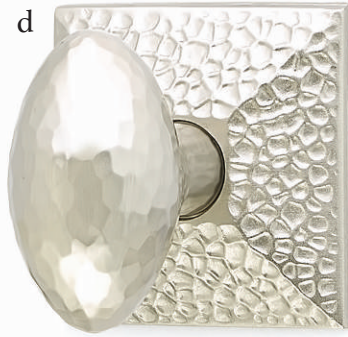

Satin Nickel

c. Interior Trim for Arts & Crafts with Hammered Lever

Satin Nickel

Arts & Crafts Deadbolt
Unlacquered Brass

Arts & Crafts Deadbolt
Oil Rubbed Bronze

Passage & Privacy Sets

- d. Hammered Egg Knob**
with Hammered Rosette
Satin Nickel
- e. Arts & Crafts Lever**
with Arts & Crafts Rosette
Oil Rubbed Bronze
- f. Hammered Lever**
with Hammered Rosette
Oil Rubbed Bronze
- g. Hammered Egg Knob**
with Hammered Rosette
Oil Rubbed Bronze
- h. Arts & Crafts Lever**
with Arts & Crafts Rosette
Satin Nickel
- i. Hammered Lever**
with Hammered Rosette
Flat Black