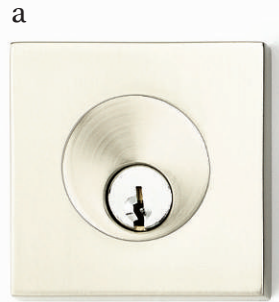

72 BARN DOOR HARDWARE

Flat Track Sliding

74 DOOR ACCESSORIES

Door Pulls
Flush Pulls
Pocket Door Mortise Locks
Hinges

Lausanne
Satin Brass

CONTEMPORARY
MODERN BRASS

Entrance Handlesets

Clean design with strong visual
impact for your front door.