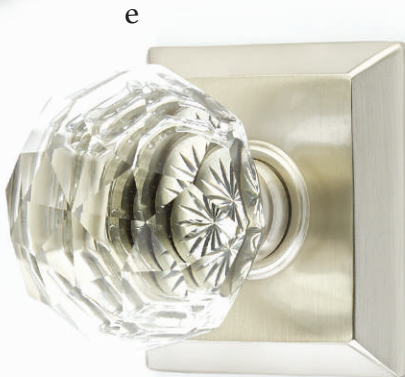

Timeless materials with intricate details offer a chic aesthetic.

- a. Bristol Knob**
with Regular Rosette Flat Black
- b. Hampton Knob**
with Oval Rosette Pewter

c

d

e

f

- c. Providence Crystal Knob**
with Regular Rosette
Polished Nickel - Lifetime
- d. Georgetown Knob**
with Regular Rosette
Oil Rubbed Bronze
- e. Diamond Crystal Knob**
with Quincy Rosette
Satin Nickel
- f. Old Town Clear Knob**
with #8 Rosette
Oil Rubbed Bronze
- g. Lowell Crystal Knob**
with Rope Rosette
French Antique
- h. Windsor Crystal Knob**
with Wilshire Rosette
Polished Brass - Lifetime
- i. Astoria Clear Knob**
with Rectangular Rosette
Oil Rubbed Bronze
- j. Ice White Porcelain Knob**
with Oval Rosette
Oil Rubbed Bronze