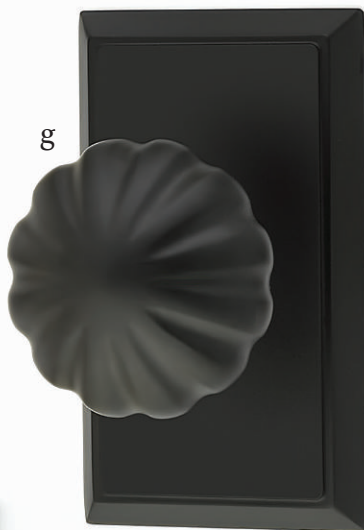

Passage & Privacy Sets

a

b

c

d

e

f

g

h

- **a. Rustic Lever**
  with Oval Rosette Oil Rubbed Bronze
- **b. Norwich Knob**
  with Rope Rosette Satin Nickel
- **c. Egg Knob**
  with Oval Rosette French Antique
- **d. Providence Knob**
  with Regular Rosette Polished Nickel - Lifetime
- **e. Cortina Lever**
  with Regular Rosette Satin Nickel
- **f. Waverly Knob**
  with #8 Rosette Pewter
- **g. Melon Knob**
  with Rectangular Rosette Flat Black
- **h. Milano Lever**
  with Wilshire Rosette Polished Nickel - Lifetime