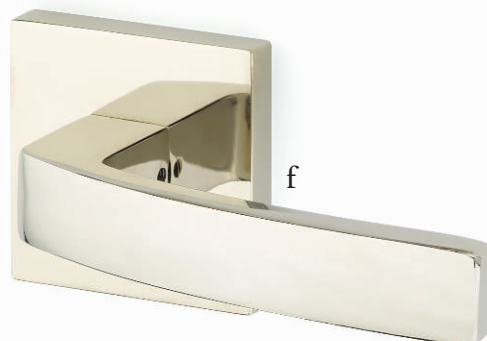

Passage & Privacy Leversets

With no predetermined combination of levers, rosettes and finishes, we let you define your own style.

a

b

c

d

e

- **a. Spencer Lever**
  with Square Rosette Satin Nickel
- **b. Myles Lever**
  with Disk Rosette Flat Black
- **c. Dumont Lever**
  with Modern Rectangular Rosette Polished Chrome
- **d. Aston Lever**
  with Disk Rosette Satin Brass
- **e. Freestone Lever**
  with Urban Modern Rosette Satin Nickel
- **f. Breslin Lever**
  with Square Rosette Polished Nickel - Lifetime

f