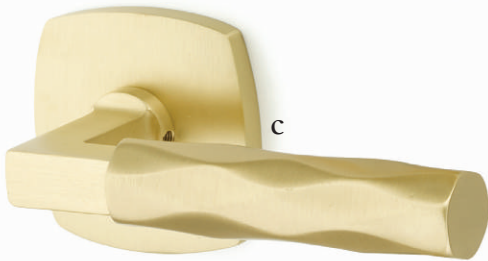

New level of customization. Choose your textured lever grip, stem design, and pair with any of our available rosettes options-- in any mix of finishes--for hundreds of unique combinations, made just for you and your home project.

a

b

c

d

e

f

- a. **T-Bar** Polished Nickel - Lifetime . **Hammered** Polished Nickel - Lifetime with **Square Rosette** Polished Nickel - Lifetime
- b. **L-Square** Polished Nickel - Lifetime . **Tribeca** Unlacquered Brass with **Square Rosette** Unlacquered Brass
- c. **L-Square** Satin Brass . **Tribeca** Satin Brass with **Urban Modern Rosette** Satin Brass
- d. **L-Square** Polished Chrome . **Faceted** Flat Black with **Square Rosette** Flat Black
- e. **T-Bar** Unlacquered Brass . **Faceted** Polished Chrome with **Disk Rosette** Flat Black
- f. **T-Bar** Flat Black . **Knurled** Satin Brass with **Urban Modern Rosette** Flat Black