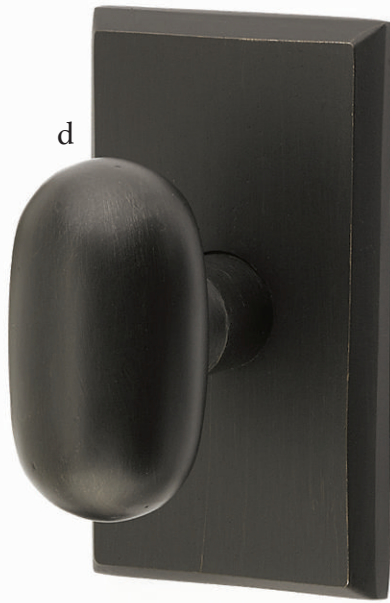

- **a. Modern Disc Crystal Knob**
  with #6 Rosette Medium Bronze Patina
- **b. Lowell Crystal Knob**
  with #4 Rosette Tumbled White Bronze
- **c. Providence Crystal Knob**
  with #3 Rosette Tumbled White Bronze
- **d. Bronze Egg Knob**
  with #3 Rosette Medium Bronze Patina
- **e. Round Knob**
  with #6 Rosette Medium Bronze Patina
- **f. Winchester Knob**
  with #4 Rosette Flat Black Bronze Patina
- **g. Old Town Crystal Knob**
  with #1 Rosette Tumbled White Bronze
- **h. Butte Knob**
  with #2 Rosette Flat Black Bronze Patina