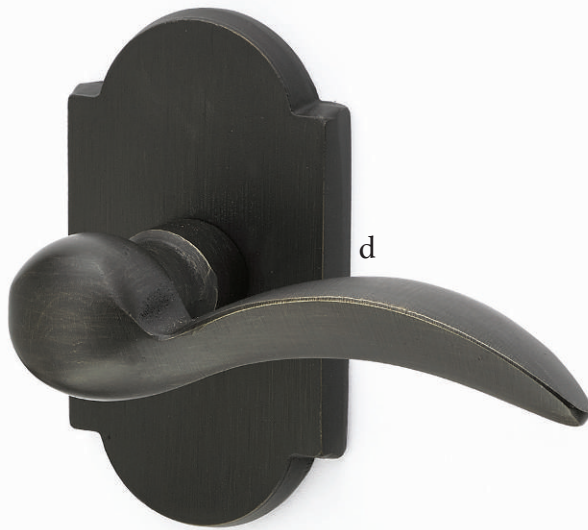

Stretto Narrow Trim Locksets

Modern trim styles cast in bronze to create a truly unique look.

Stretto Rectangular Non-Keyed
2" x 10" with Round Knob
Tumbled White Bronze

Stretto Rectangular Keyed
2" x 10" with Modern Square Crystal Knob
Medium Bronze Patina

Stretto Rectangular Privacy
1-1/2" x 11" with Teton Lever
Flat Black Bronze Patina

Sideplate Locksets

- a. Missoula Non-Keyed**
7-1/4" Overall with Round Knob
Flat Black Bronze Patina
- b. Missoula Keyed**
5-1/2" C-to-C with Yuma Lever
Tumbled White Bronze
- c. Rectangular Keyed**
5-1/2" C-to-C with Butte Knob
Medium Bronze Patina
- d. Rectangular Non-Keyed**
7" Overall with Bronze Egg Knob
Tumbled White Bronze

Passage & Privacy Leversets

Mix and match rustic levers, rosettes, and finishes showcase a durable style in a bronze patina finish.

a

b

c

- a. Bryce Lever
with #3 Rosette Medium Bronze Patina
- b. Cimarron Lever
with #2 Rosette Medium Bronze Patina
- c. Mariposa Lever
with #4 Rosette Tumbled White Bronze