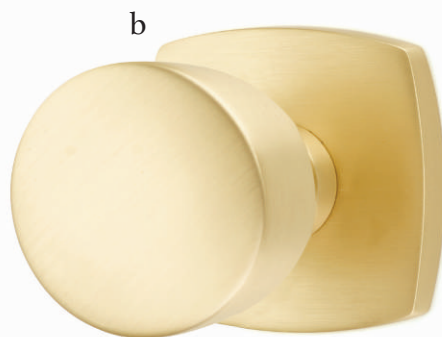

Passage & Privacy Knobsets

Chic knobs and geometric rosettes combined to create your custom style.