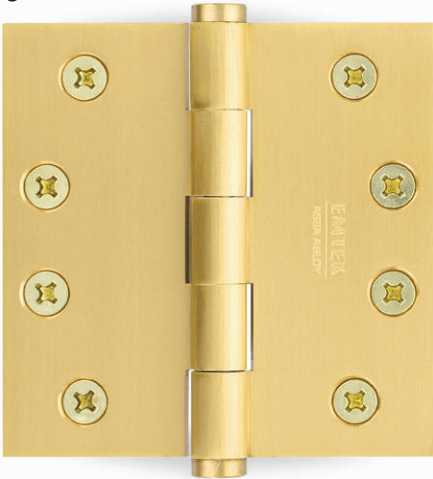

a

Hinges

- a. Heavy Duty Square Barrel Solid Brass Hinge with Square Corners Satin Nickel
- b. Residential Duty Plated Steel Hinge with 5/8" Radius Corners Oil Rubbed Bronze
- c. Residential Duty Plated Steel Hinge with Square Corners Polished Brass
- d. Residential Duty Solid Brass Hinge with 5/8" Radius Corners Satin Nickel
- e. Heavy Duty Solid Brass Hinge with Square Corners Satin Brass
- f. Heavy Duty Ball Bearing Solid Brass Hinge with Square Corners French Antique
- g. Heavy Duty Ball Bearing Solid Brass Hinge with Square Corners Polished Nickel

b

c

d

e

f

g

Hinge Pivot Stop
Oil Rubbed Bronze

Button Tips
Satin Nickel,
Oil Rubbed Bronze

Ball Tips
Polished Nickel

Ball Tips
Satin Nickel

Ball Tips
Oil Rubbed Bronze

- h. Heavy Duty Ball Bearing Stainless Steel Hinge**
with Square Corners Stainless Steel
- i. Heavy Duty Ball Bearing Plated Steel Hinge**
with Square Corners Tumbled White Bronze
- j. Residential Duty Plated Steel Hinge**
with Square Corners Medium Bronze Patina
- k. Residential Duty Plated Steel Hinge**
with 5/8" Radius Corners Tumbled White Bronze
- l. UL Listed Spring Hinge**
with Square Corners Flat Black
- m. UL Listed Spring Hinge**
with 5/8" Radius Corners Pewter
- n. UL Listed Spring Hinge**
with 1/4" Radius Corners Satin Nickel

Steeple Tips
Polished Brass

Steeple Tips
Polished Chrome

Steeple Tips
French Antique

ASSA ABLOY is the global leader in door opening solutions, dedicated to satisfying end-user needs for security, safety and convenience