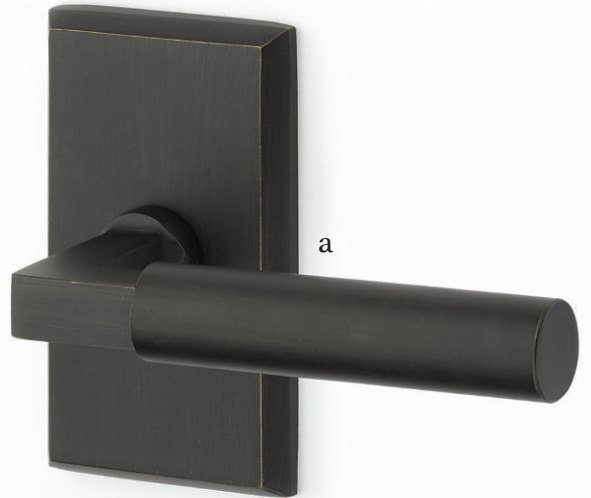

Stretto Narrow Trim Locksets

Modern trim styles cast in bronze to create a truly unique look.

Stretto Rectangular Non-Keyed
2" x 10" with Round Knob
Tumbled White Bronze

Stretto Rectangular Keyed
2" x 10" with Modern Square Crystal Knob
Medium Bronze Patina

Stretto Rectangular Privacy
1-1/2" x 11" with Teton Lever
Flat Black Bronze Patina

Sideplate Locksets

- a. Missoula Non-Keyed**
7-1/4" Overall with Round Knob
Flat Black Bronze Patina
- b. Missoula Keyed**
5-1/2" C-to-C with Yuma Lever
Tumbled White Bronze
- c. Rectangular Keyed**
5-1/2" C-to-C with Butte Knob
Medium Bronze Patina
- d. Rectangular Non-Keyed**
7" Overall with Bronze Egg Knob
Tumbled White Bronze

Passage & Privacy Leversets

Mix and match rustic levers, rosettes, and finishes showcase a durable style in a bronze patina finish.

a

b

c

- a. Bryce Lever
with #3 Rosette Medium Bronze Patina
- b. Cimarron Lever
with #2 Rosette Medium Bronze Patina
- c. Mariposa Lever
with #4 Rosette Tumbled White Bronze