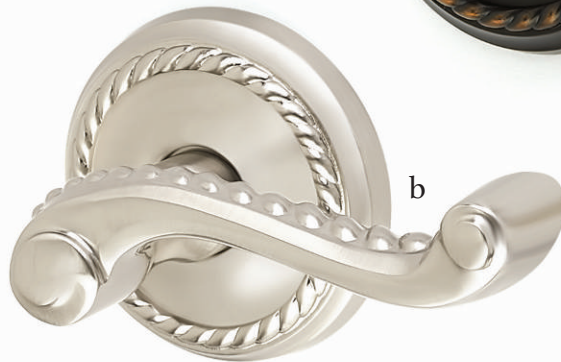

Sideplate Locksets

Decorated styles with Victorian and Colonial influences.
Emtek sideplate locks are available in both keyed and non-keyed functions.

Victoria Keyed
3-5/8" C-to-C with Victoria Knob
Oil Rubbed Bronze

Oval Beaded Non-Keyed
7" Overall with Beaded Egg Knob
Satin Nickel

Rope Keyed
5-1/2" C-to-C with Rope Knob
French Antique

Belmont Non-Keyed
7-1/2" Overall with Belmont Knob
Polished Brass - Lifetime

Unlacquered Brass
US3NL

Polished Brass - Lifetime
US3

French Antique
US7

Oil Rubbed Bronze
US10B

Satin Nickel
US15

Pewter
US15A

Polished Chrome
US26

Merrimack Lever with Wilshire Rosette Satin Nickel

Passage & Privacy Leversets

Levers with beautiful detailing, perfect for adding a touch of heritage.

a

b

- a. Merrimack Lever with Rope Rosette Oil Rubbed Bronze**
- b. Rope Lever with Rope Rosette Satin Nickel**

- c. Coventry Lever**
with Rope Rosette French Antique
- d. Elan Lever**
with Oval Rosette Pewter
- e. Wembley Lever**
with Regular Rosette Oil Rubbed Bronze
- f. Santa Fe Lever**
with Quincy Rosette Polished Brass - Lifetime
- g. Ribbon & Reed Lever**
with #8 Rosette Oil Rubbed Bronze