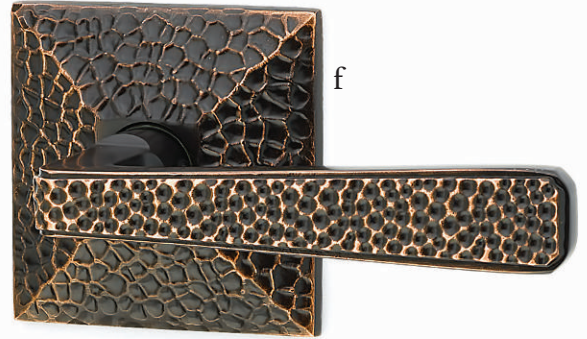

Styles that hearken back to the early 20th century with the look and feel of artisan craftsmanship.

a. Arts & Crafts Tubular Craftsman Mortise

Oil Rubbed Bronze

b. Arts & Crafts Full Length Tubular Craftsman Full Length Mortise

Satin Nickel

c. Interior Trim for Arts & Crafts with Hammered Lever

Satin Nickel

Arts & Crafts Deadbolt
Unlacquered Brass

Arts & Crafts Deadbolt
Oil Rubbed Bronze

Passage & Privacy Sets

- d. Hammered Egg Knob**
with Hammered Rosette
Satin Nickel
- e. Arts & Crafts Lever**
with Arts & Crafts Rosette
Oil Rubbed Bronze
- f. Hammered Lever**
with Hammered Rosette
Oil Rubbed Bronze
- g. Hammered Egg Knob**
with Hammered Rosette
Oil Rubbed Bronze
- h. Arts & Crafts Lever**
with Arts & Crafts Rosette
Satin Nickel
- i. Hammered Lever**
with Hammered Rosette
Flat Black

RUSTIC LIVING
SANDCAST BRONZE

Entrance Handlesets

An authentic material crafted through ancient techniques to create beautiful, organic designs.

Brighton
Medium Bronze Patina

a. Ridgemont Tubular

Flat Black Bronze Patina