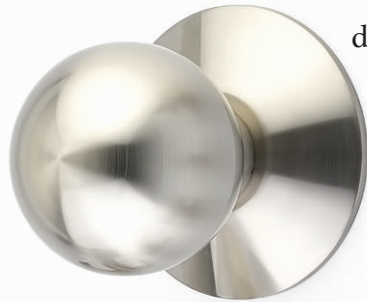

Helios Lever with Modern Rectangular Rosette Satin Nickel

- c. Hercules Lever**
with Modern Rectangular Rosette Polished Chrome
- d. Triton Lever**
with Neos Rosette Satin Nickel
- e. Luzern Lever**
with Disk Rosette Oil Rubbed Bronze
- f. Stuttgart Lever**
with Disk Rosette Polished Nickel - Lifetime
- g. Hermes Lever**
with Square Rosette Satin Nickel
- h. Dresden Lever**
with Beveled Rosette Stainless Steel
- i. Sion Lever**
with Modern Rectangular Rosette Flat Black

Bern Knob with Disk Rosette Flat Black

- c. Bern Knob**
with Modern Rectangular Rosette Satin Nickel
- d. Orb Knob**
with Modern Rosette Satin Nickel
- e. Modern Disc Crystal Knob**
with Square Rosette Polished Nickel - Lifetime
- f. Round Knob**
with Square Rosette Polished Nickel - Lifetime
- g. Square Knob**
with Disk Rosette Satin Nickel
- h. Windsor Crystal Knob**
with Modern Rectangular Rosette Flat Black