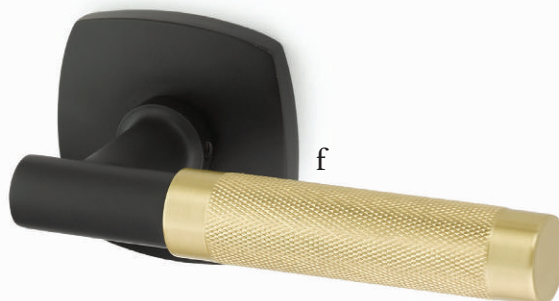

a

b

c

d

e

f

- a. **T-Bar** Polished Nickel - Lifetime . **Hammered** Polished Nickel - Lifetime with **Square Rosette** Polished Nickel - Lifetime
- b. **L-Square** Polished Nickel - Lifetime . **Tribeca** Unlacquered Brass with **Square Rosette** Unlacquered Brass
- c. **L-Square** Satin Brass . **Tribeca** Satin Brass with **Urban Modern Rosette** Satin Brass
- d. **L-Square** Polished Chrome . **Faceted** Flat Black with **Square Rosette** Flat Black
- e. **T-Bar** Unlacquered Brass . **Faceted** Polished Chrome with **Disk Rosette** Flat Black
- f. **T-Bar** Flat Black . **Knurled** Satin Brass with **Urban Modern Rosette** Flat Black

Top **Breslin Lever** with **Square Rosette** Satin Brass

Bottom **Dumont Lever** with **Modern Rectangular Rosette** Polished Chrome

Passage & Privacy Leversets

With no predetermined combination of levers, rosettes and finishes, we let you define your own style.