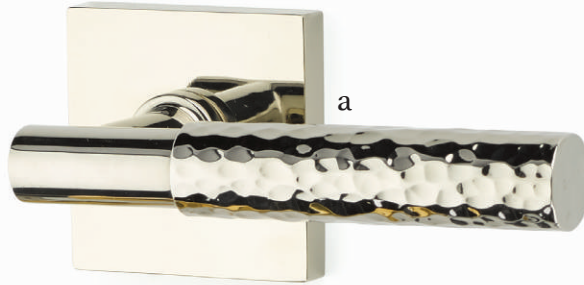

New level of customization. Choose your textured lever grip, stem design, and pair with any of our available rosettes options-- in any mix of finishes--for hundreds of unique combinations, made just for you and your home project.

a