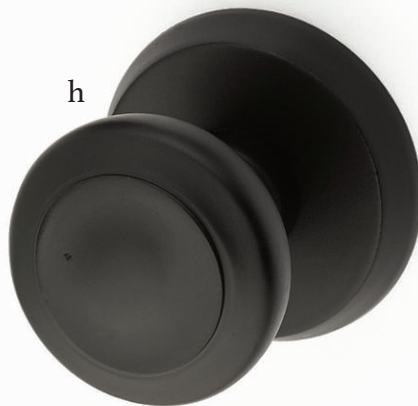

- **a. Modern Disc Crystal Knob**
  with #6 Rosette Medium Bronze Patina
- **b. Lowell Crystal Knob**
  with #4 Rosette Tumbled White Bronze
- **c. Providence Crystal Knob**
  with #3 Rosette Tumbled White Bronze
- **d. Bronze Egg Knob**
  with #3 Rosette Medium Bronze Patina
- **e. Round Knob**
  with #6 Rosette Medium Bronze Patina
- **f. Winchester Knob**
  with #4 Rosette Flat Black Bronze Patina
- **g. Old Town Crystal Knob**
  with #1 Rosette Tumbled White Bronze
- **h. Butte Knob**
  with #2 Rosette Flat Black Bronze Patina