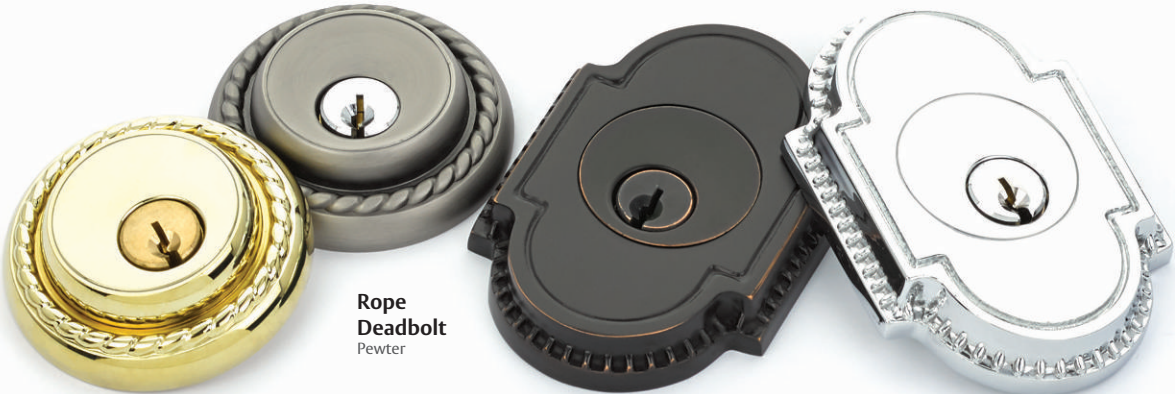

Deadbolts

Rope Deadbolt
Pewter

Rope Deadbolt
Polished Brass - Lifetime

Knoxville Deadbolt
Oil Rubbed Bronze

Knoxville Deadbolt
Polished Chrome