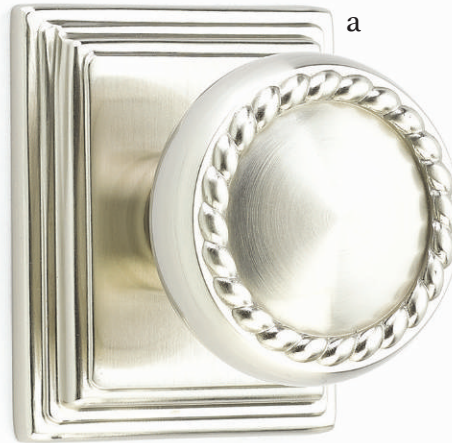

Levers with beautiful detailing, perfect for adding a touch of heritage.

a

b

- a. Merrimack Lever with Rope Rosette Oil Rubbed Bronze**
- b. Rope Lever with Rope Rosette Satin Nickel**

- c. Coventry Lever**
with Rope Rosette French Antique
- d. Elan Lever**
with Oval Rosette Pewter
- e. Wembley Lever**
with Regular Rosette Oil Rubbed Bronze
- f. Santa Fe Lever**
with Quincy Rosette Polished Brass - Lifetime
- g. Ribbon & Reed Lever**
with #8 Rosette Oil Rubbed Bronze

Passage & Privacy Knobsets

Decorative styles for the traditional home.

- a. Rope Knob**
with Wilshire Rosette Satin Nickel
- b. Ribbon & Reed Knob**
with Ribbon & Reed Rosette Pewter
- c. Belmont Knob**
with Quincy Rosette Satin Nickel
- d. Victoria Knob**
with Rope Rosette French Antique
- e. Oval Beaded Knob**
with Oval Rosette Oil Rubbed Bronze
- f. Lancaster Knob**
with Rectangular Rosette Oil Rubbed Bronze