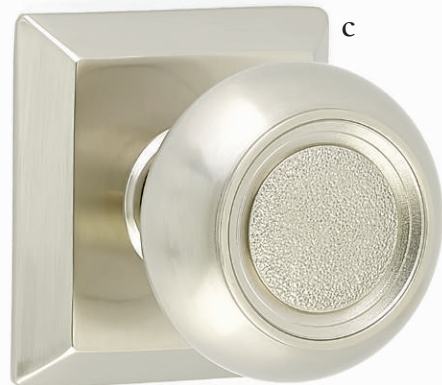

Passage & Privacy Knobsets

Decorative styles for the traditional home.

- **a. Rope Knob**
  with Wilshire Rosette Satin Nickel
- **b. Ribbon & Reed Knob**
  with Ribbon & Reed Rosette Pewter
- **c. Belmont Knob**
  with Quincy Rosette Satin Nickel
- **d. Victoria Knob**
  with Rope Rosette French Antique
- **e. Oval Beaded Knob**
  with Oval Rosette Oil Rubbed Bronze
- **f. Lancaster Knob**
  with Rectangular Rosette Oil Rubbed Bronze