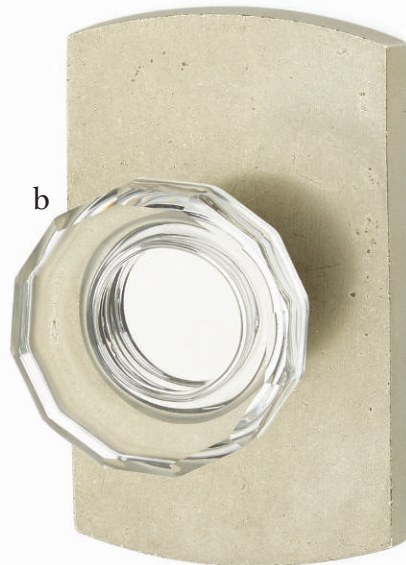

Passage & Privacy Knobsets

Pair your own combination of knobs and rosettes for a look that will gracefully evolve over time and through usage.

- a. Modern Disc Crystal Knob**
with #6 Rosette Medium Bronze Patina
- b. Lowell Crystal Knob**
with #4 Rosette Tumbled White Bronze
- c. Providence Crystal Knob**
with #3 Rosette Tumbled White Bronze
- d. Bronze Egg Knob**
with #3 Rosette Medium Bronze Patina
- e. Round Knob**
with #6 Rosette Medium Bronze Patina
- f. Winchester Knob**
with #4 Rosette Flat Black Bronze Patina
- g. Old Town Crystal Knob**
with #1 Rosette Tumbled White Bronze
- h. Butte Knob**
with #2 Rosette Flat Black Bronze Patina