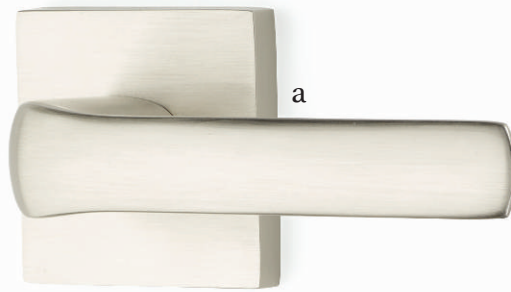

a

b

c

d

e

f

- a. **T-Bar** Polished Nickel - Lifetime . **Hammered** Polished Nickel - Lifetime with **Square Rosette** Polished Nickel - Lifetime
- b. **L-Square** Polished Nickel - Lifetime . **Tribeca** Unlacquered Brass with **Square Rosette** Unlacquered Brass
- c. **L-Square** Satin Brass . **Tribeca** Satin Brass with **Urban Modern Rosette** Satin Brass
- d. **L-Square** Polished Chrome . **Faceted** Flat Black with **Square Rosette** Flat Black
- e. **T-Bar** Unlacquered Brass . **Faceted** Polished Chrome with **Disk Rosette** Flat Black
- f. **T-Bar** Flat Black . **Knurled** Satin Brass with **Urban Modern Rosette** Flat Black

Top **Breslin Lever** with **Square Rosette** Satin Brass

Bottom **Dumont Lever** with **Modern Rectangular Rosette** Polished Chrome

Passage & Privacy Leversets

With no predetermined combination of levers, rosettes and finishes, we let you define your own style.