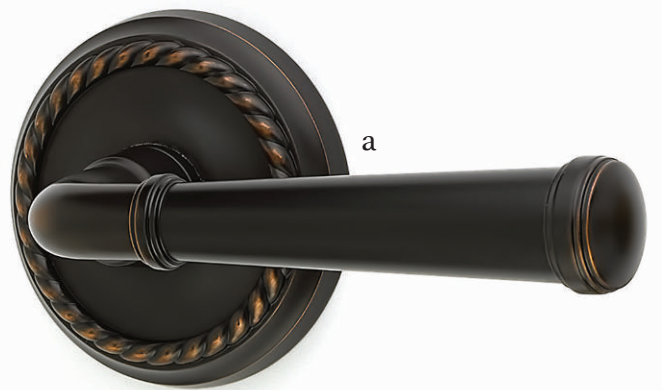

Passage & Privacy Leversets

Levers with beautiful detailing, perfect for adding a touch of heritage.

a