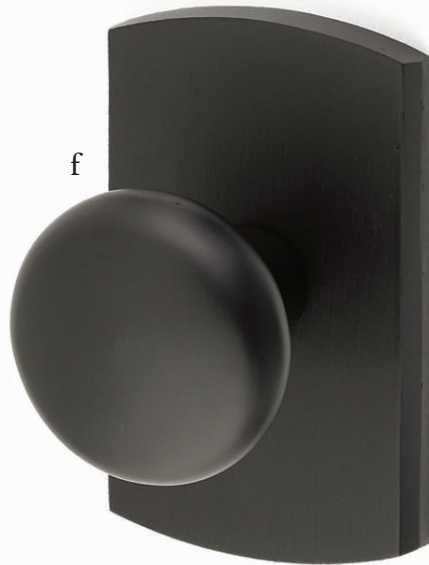

- **a. Modern Disc Crystal Knob**
  with #6 Rosette Medium Bronze Patina
- **b. Lowell Crystal Knob**
  with #4 Rosette Tumbled White Bronze
- **c. Providence Crystal Knob**
  with #3 Rosette Tumbled White Bronze
- **d. Bronze Egg Knob**
  with #3 Rosette Medium Bronze Patina
- **e. Round Knob**
  with #6 Rosette Medium Bronze Patina
- **f. Winchester Knob**
  with #4 Rosette Flat Black Bronze Patina
- **g. Old Town Crystal Knob**
  with #1 Rosette Tumbled White Bronze
- **h. Butte Knob**
  with #2 Rosette Flat Black Bronze Patina