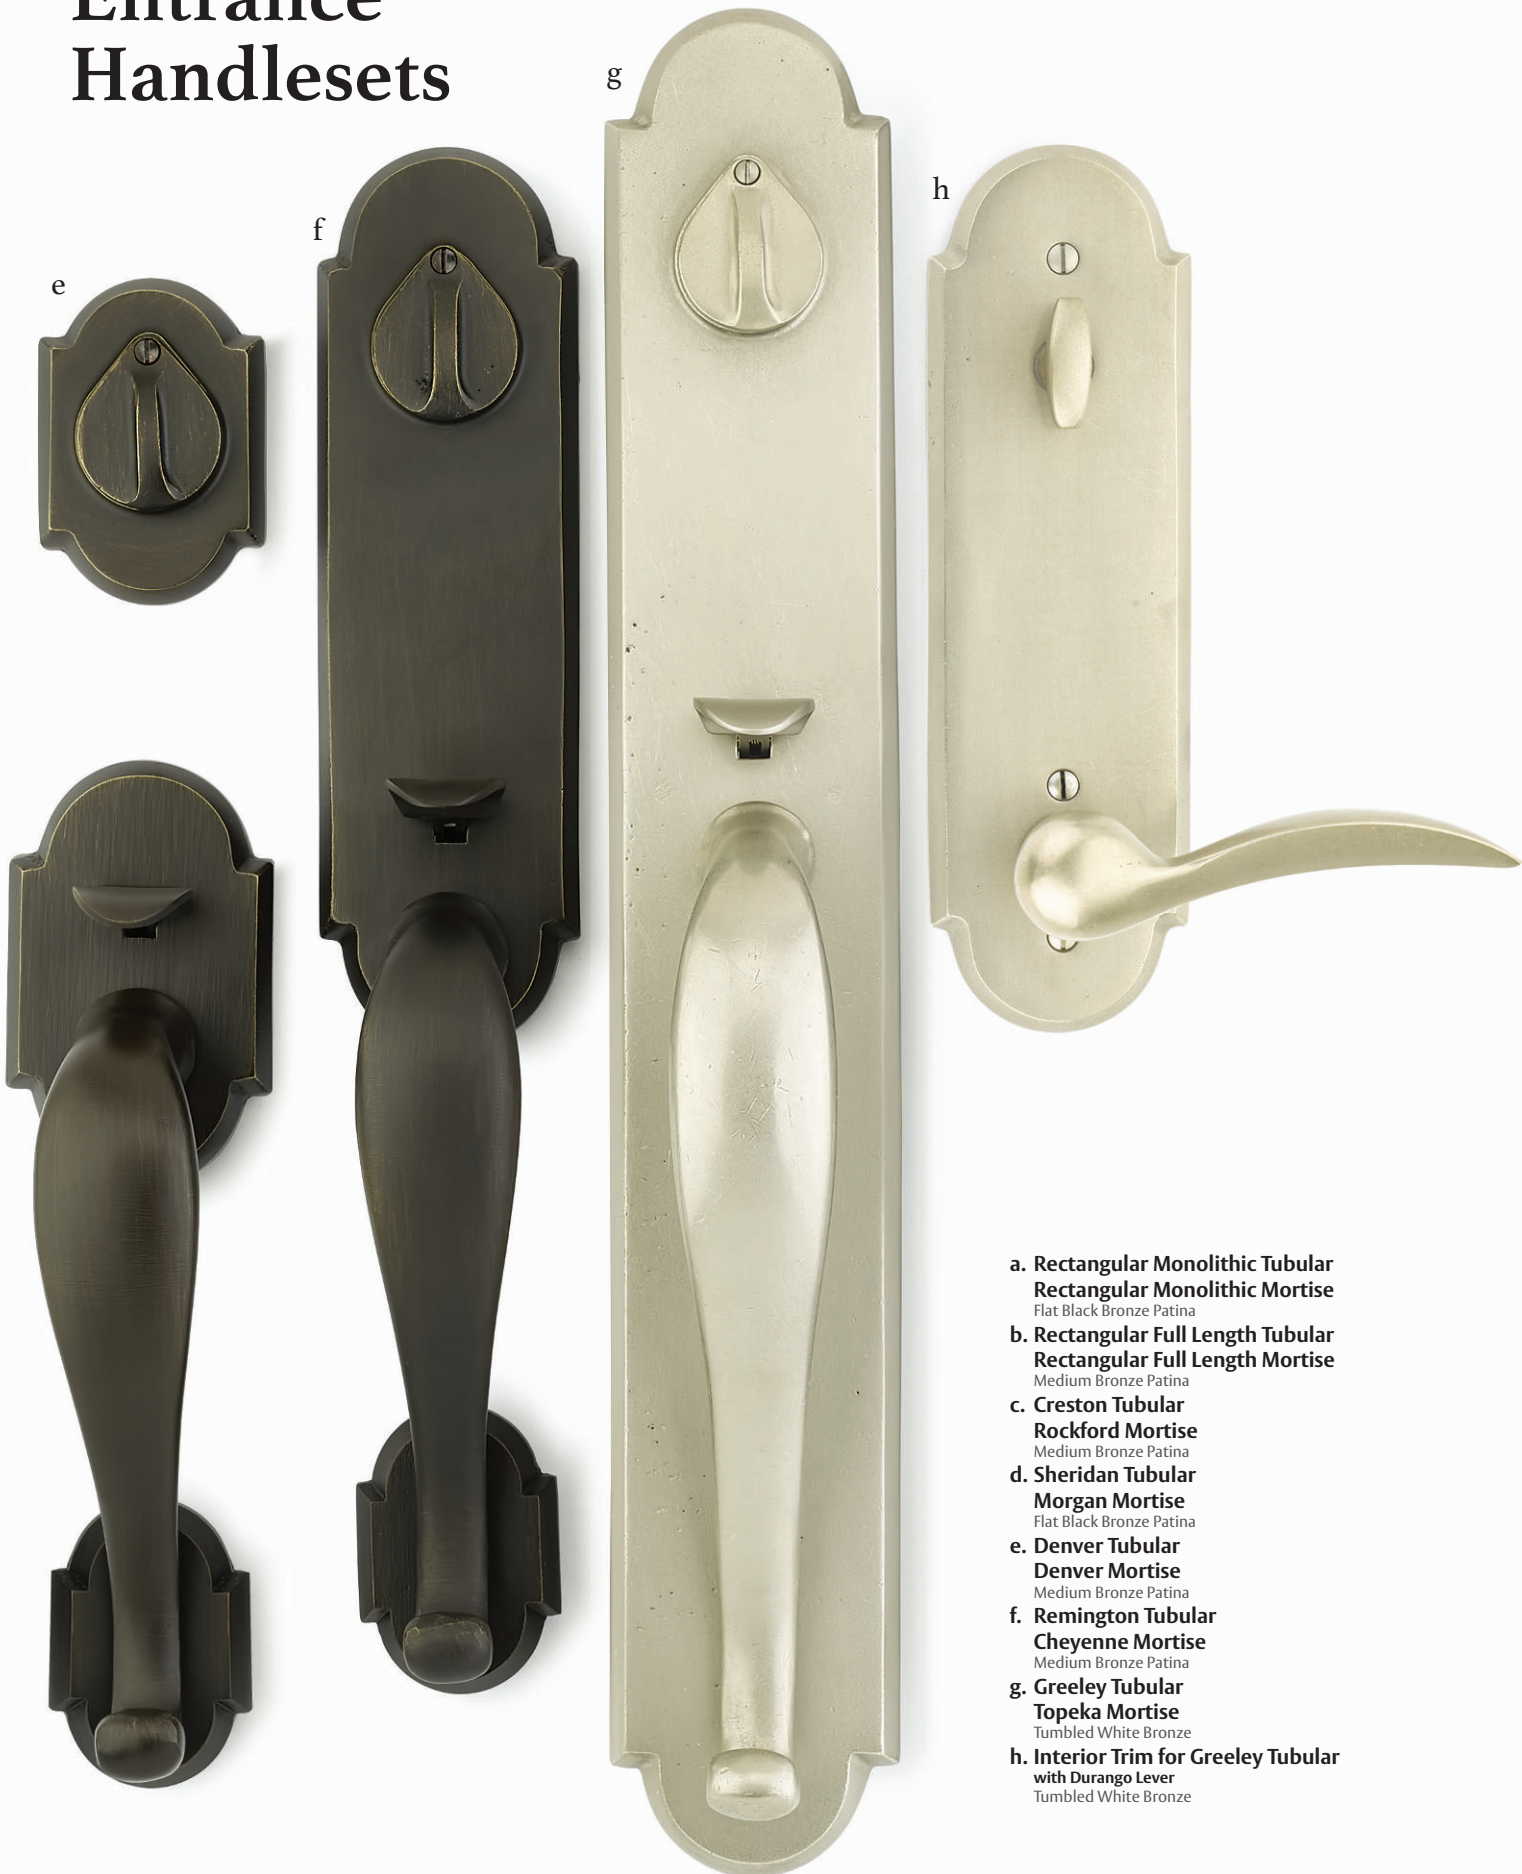

f. Interior Trim for Rustic Modern Rectangular Full Length Tubular with Lariat Lever
Tumbled White Bronze

a

b

c

d

Entrance Handlesets

- a. Rectangular Monolithic Tubular
Rectangular Monolithic Mortise**
Flat Black Bronze Patina
- b. Rectangular Full Length Tubular
Rectangular Full Length Mortise**
Medium Bronze Patina
- c. Creston Tubular
Rockford Mortise**
Medium Bronze Patina
- d. Sheridan Tubular
Morgan Mortise**
Flat Black Bronze Patina
- e. Denver Tubular
Denver Mortise**
Medium Bronze Patina
- f. Remington Tubular
Cheyenne Mortise**
Medium Bronze Patina
- g. Greeley Tubular
Topeka Mortise**
Tumbled White Bronze
- h. Interior Trim for Greeley Tubular
with Durango Lever**
Tumbled White Bronze

Deadbolts

Regular Deadbolt
Tumbled White Bronze

#1 Deadbolt
Medium Bronze Patina

Flat Black Bronze Patina
FB

Medium Bronze Patina
MB

Tumbled White Bronze
TWB

#3 Deadbolt
Medium Bronze Patina

Rustic Modern Rectangular Deadbolt
Tumbled White Bronze