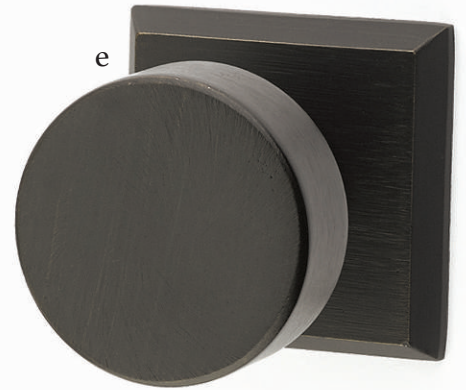

- **a. Modern Disc Crystal Knob**
  with #6 Rosette Medium Bronze Patina
- **b. Lowell Crystal Knob**
  with #4 Rosette Tumbled White Bronze
- **c. Providence Crystal Knob**
  with #3 Rosette Tumbled White Bronze
- **d. Bronze Egg Knob**
  with #3 Rosette Medium Bronze Patina
- **e. Round Knob**
  with #6 Rosette Medium Bronze Patina
- **f. Winchester Knob**
  with #4 Rosette Flat Black Bronze Patina
- **g. Old Town Crystal Knob**
  with #1 Rosette Tumbled White Bronze
- **h. Butte Knob**
  with #2 Rosette Flat Black Bronze Patina