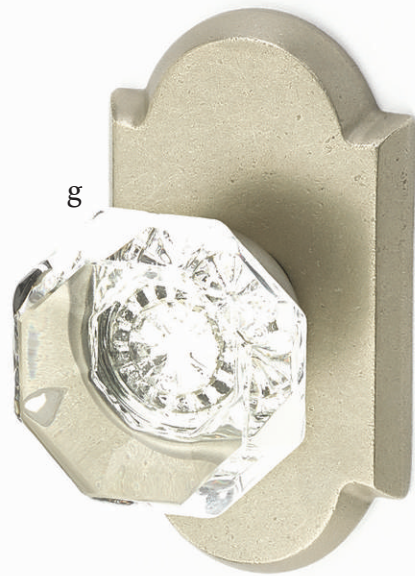

h. Yuma Lever
with #4 Rosette Medium Bronze Patina

i. Lariat Lever
with #6 Rosette Tumbled White Bronze

j. Cody Lever
with #2 Rosette Medium Bronze Patina

g

h

j

i

Modern Disc Crystal Knob with #3 Rosette Medium Bronze Patina

Passage & Privacy Knobsets

Pair your own combination of knobs and rosettes for a look that will gracefully evolve over time and through usage.

- a. Modern Disc Crystal Knob**
with #6 Rosette Medium Bronze Patina
- b. Lowell Crystal Knob**
with #4 Rosette Tumbled White Bronze
- c. Providence Crystal Knob**
with #3 Rosette Tumbled White Bronze
- d. Bronze Egg Knob**
with #3 Rosette Medium Bronze Patina
- e. Round Knob**
with #6 Rosette Medium Bronze Patina
- f. Winchester Knob**
with #4 Rosette Flat Black Bronze Patina
- g. Old Town Crystal Knob**
with #1 Rosette Tumbled White Bronze
- h. Butte Knob**
with #2 Rosette Flat Black Bronze Patina