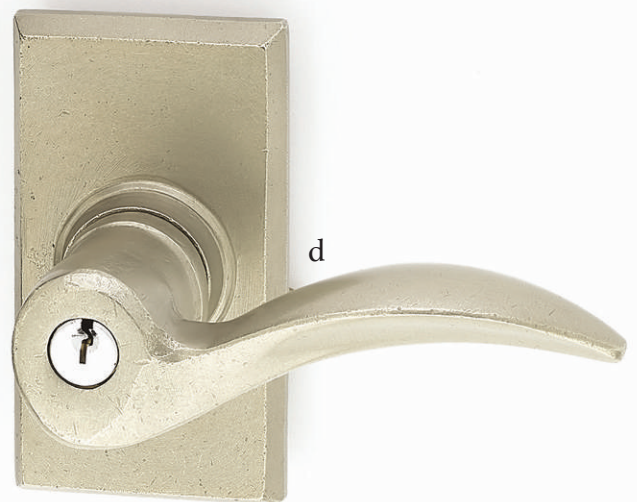

- a. **Winchester Key-in-Knob**
  with #4 Rosette Flat Black Bronze Patina
- b. **Durango Key-in-Lever**
  with #1 Rosette Medium Bronze Patina
- c. **Winchester Key-in-Knob**
  with #2 Rosette Medium Bronze Patina
- d. **Durango Key-in-Lever**
  with #3 Rosette Tumbled White Bronze