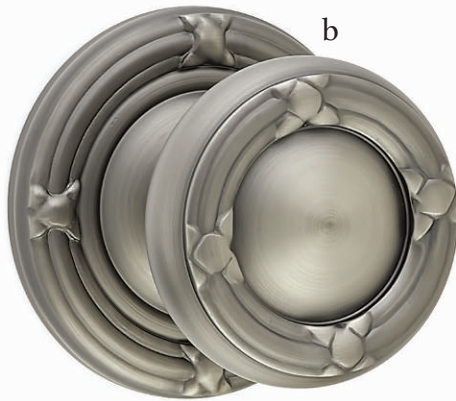

Passage & Privacy Knobsets

Decorative styles for the traditional home.

- **a. Rope Knob**
  with Wilshire Rosette Satin Nickel
- **b. Ribbon & Reed Knob**
  with Ribbon & Reed Rosette Pewter
- **c. Belmont Knob**
  with Quincy Rosette Satin Nickel
- **d. Victoria Knob**
  with Rope Rosette French Antique
- **e. Oval Beaded Knob**
  with Oval Rosette Oil Rubbed Bronze
- **f. Lancaster Knob**
  with Rectangular Rosette Oil Rubbed Bronze