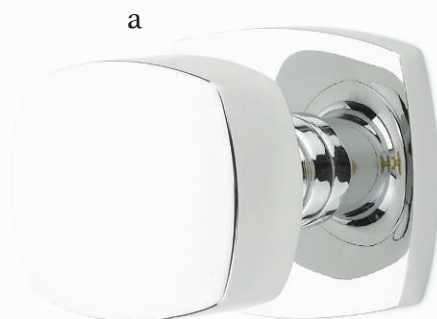

Passage & Privacy Knobsets

Chic knobs and geometric rosettes combined to create your custom style.